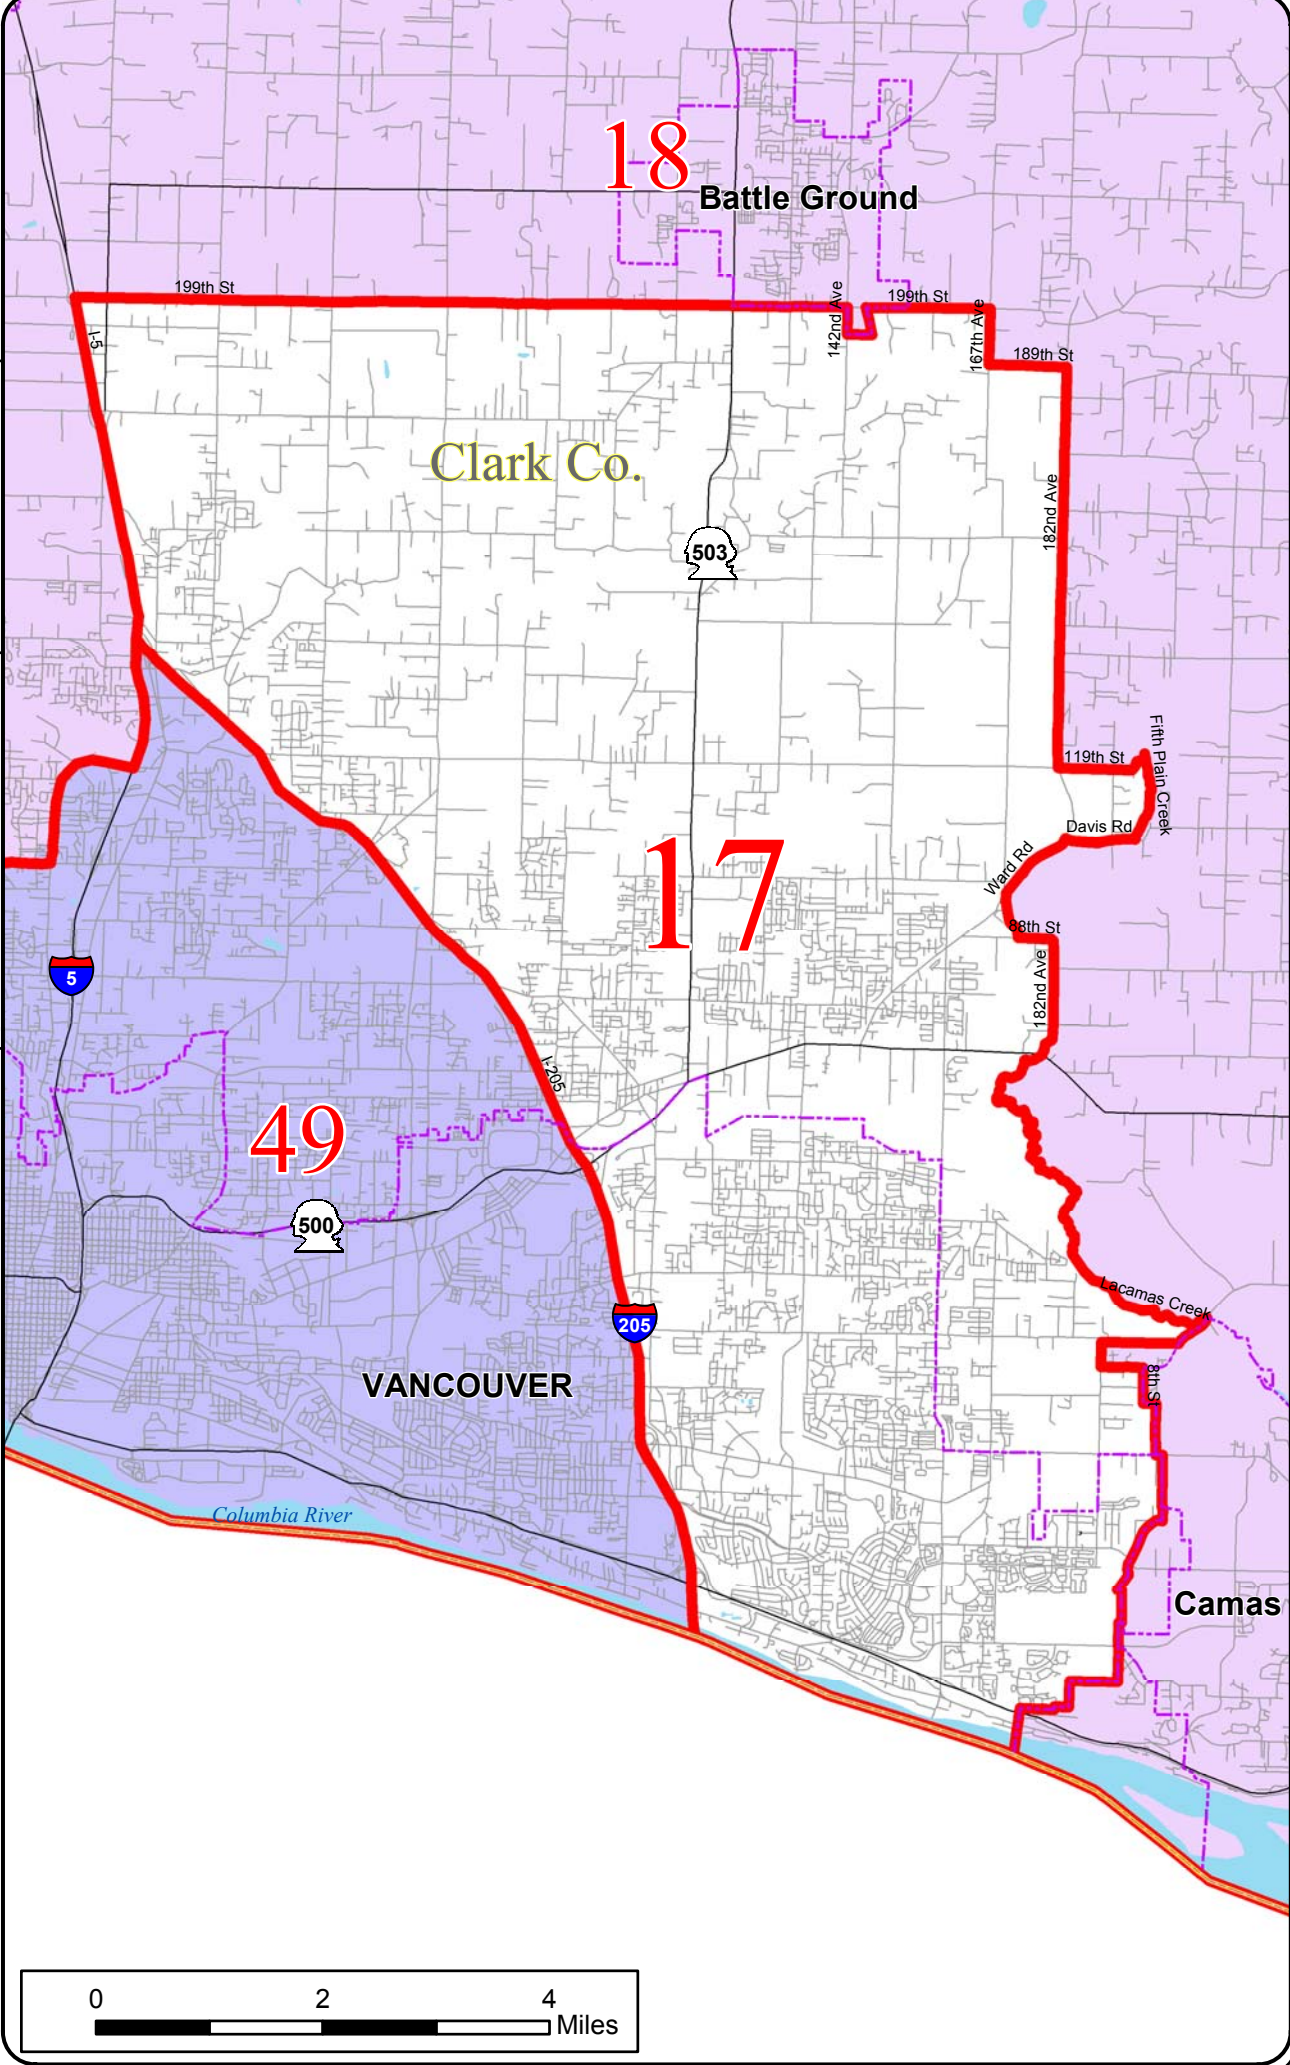

Legend

- County Bndry
- Cities & Towns
- District Bndry
- Major Roads
- Streets & Roads

17th

Legislative District

Washington State
Redistricting Commission

505 E. Union Ave.
P.O. Box 40948 Olympia, WA
98504-0948

www.redistricting.wa.gov

Legislative district boundaries as adopted by the Washington State Redistricting Commission on December 16, 2001 and as amended by the Legislature on February 8, 2002

Data source:
Redistricting Census 2000 TIGER/Line Files®, Washington